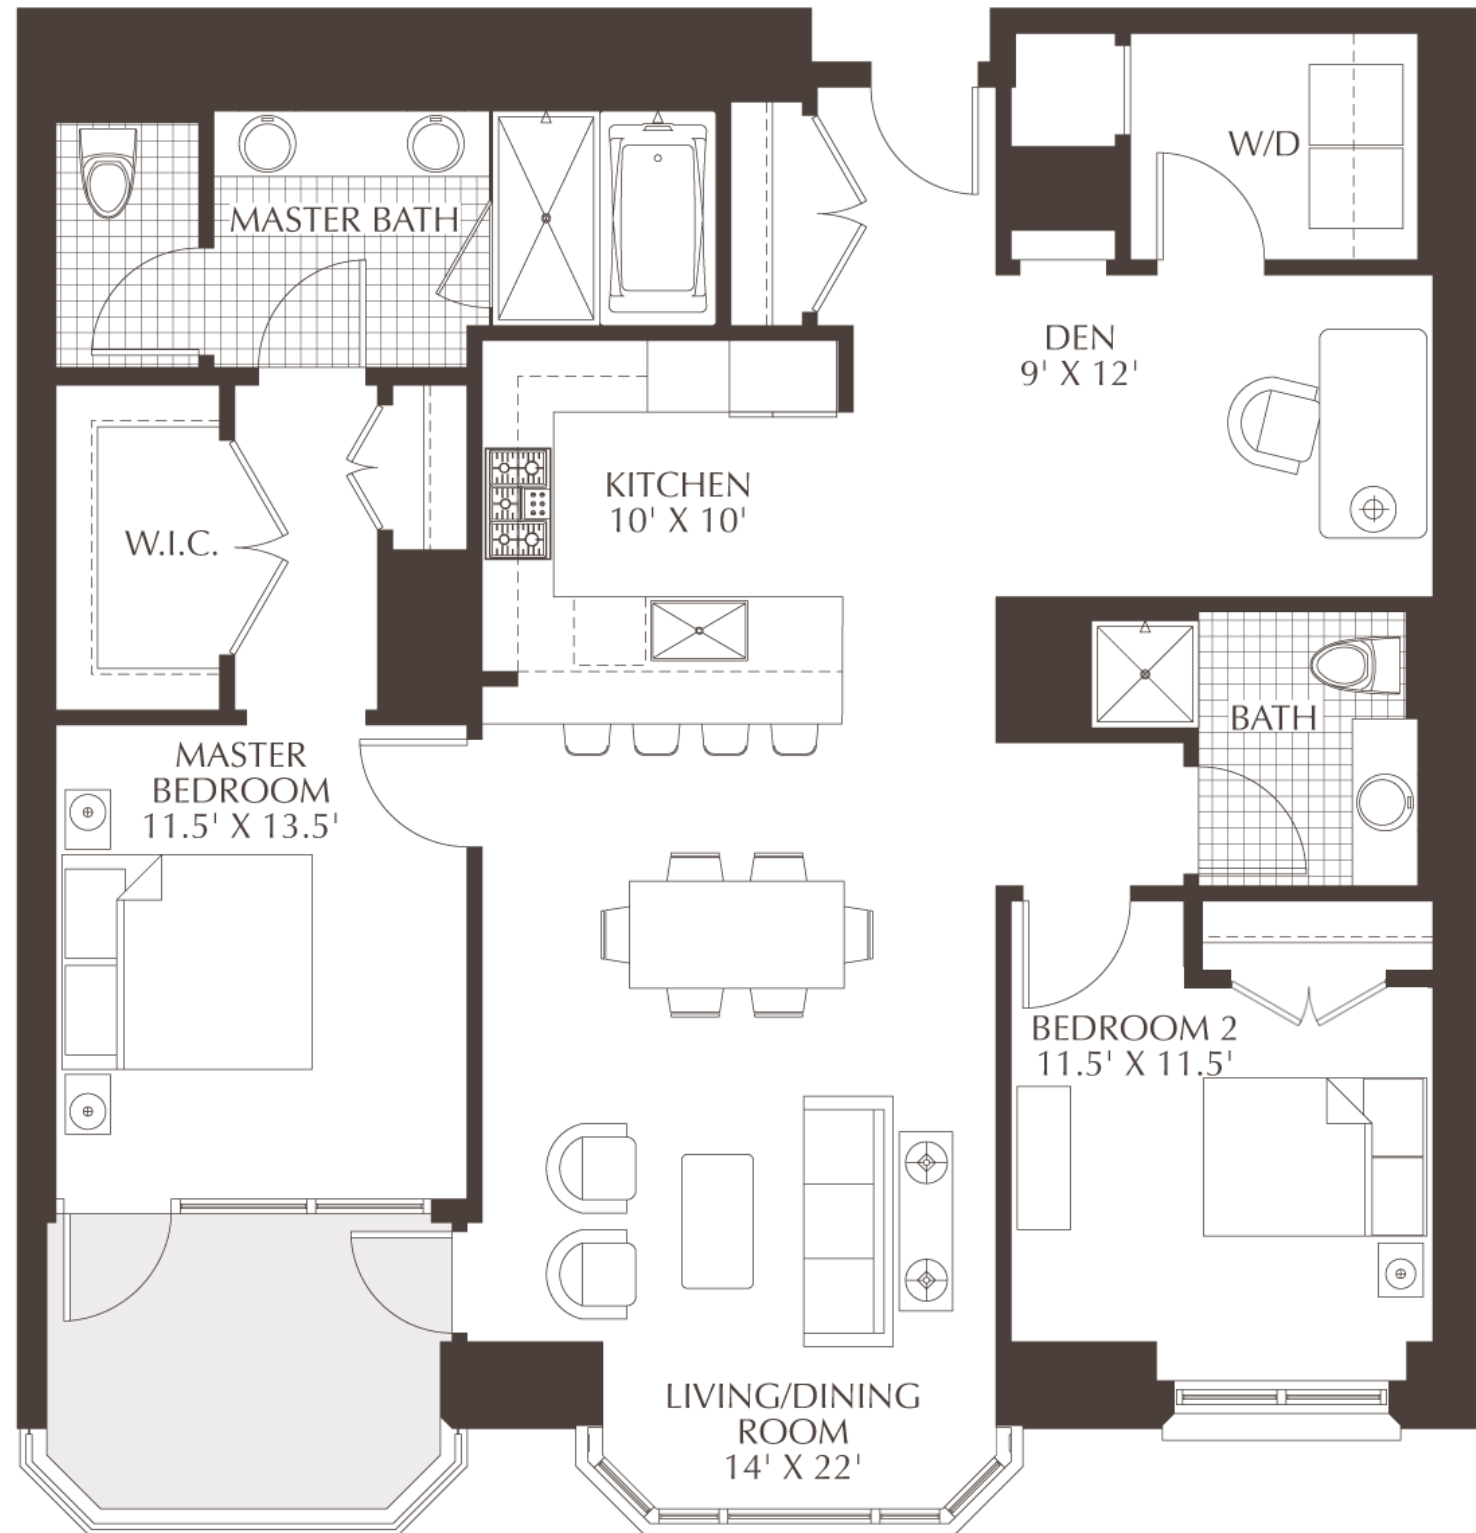

RESIDENCE B4

FLOORS 4 - 16, 18 - 22

TWO BEDROOM PLUS DEN
TWO BATH

RESIDENCE:
1,561 SQUARE FEET

BALCONY: 102 SQUARE FEET

TOTAL: 1,663 SQUARE FEET

S-05