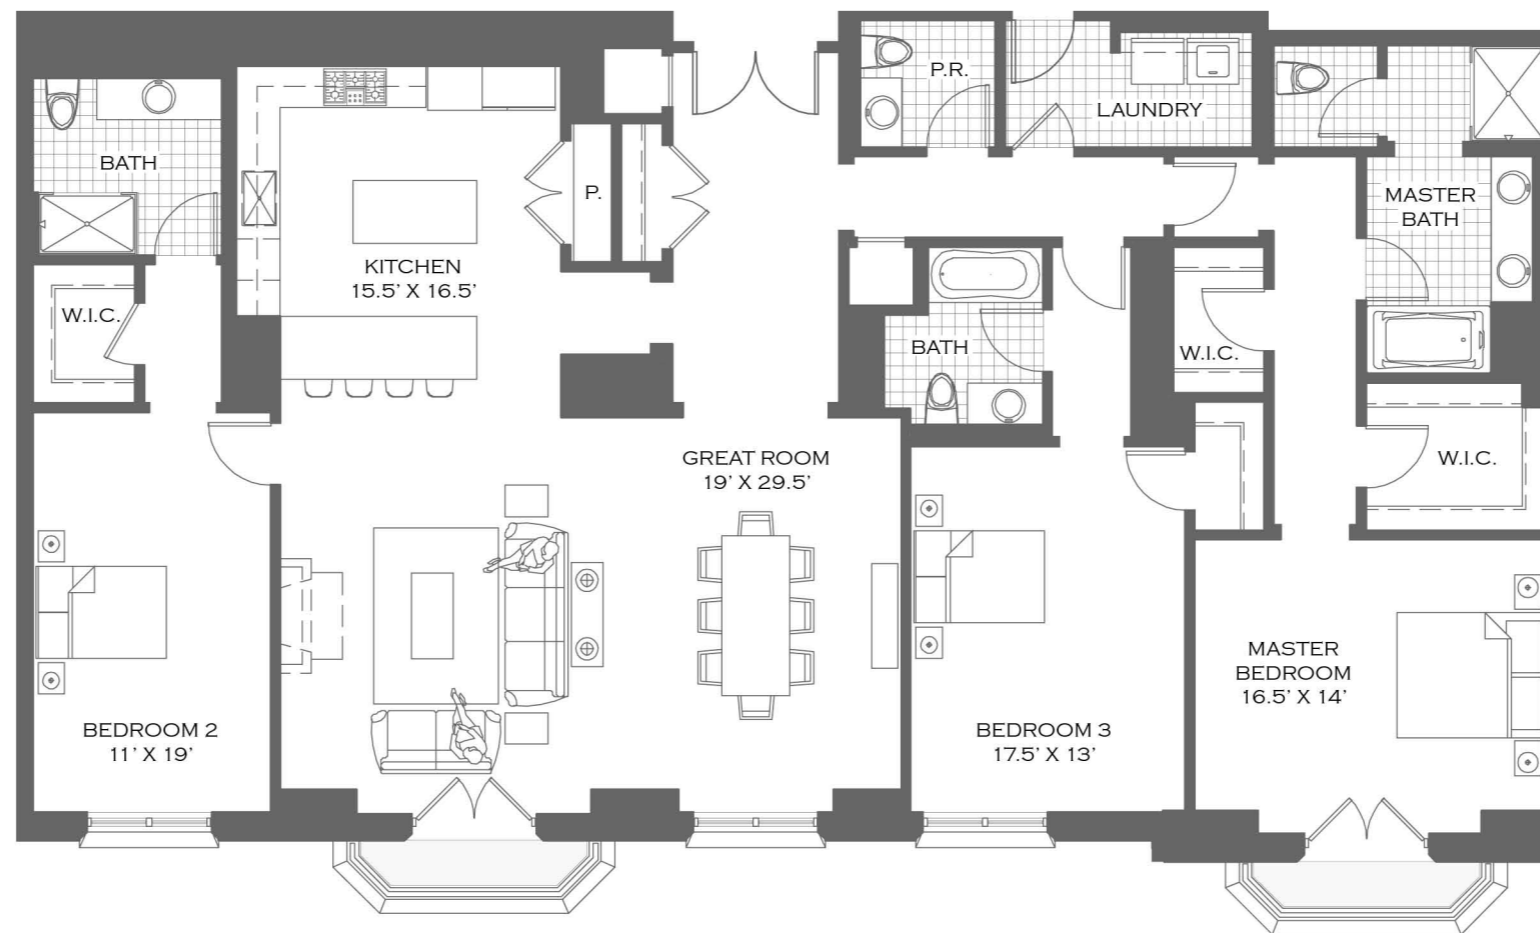

RESIDENCE T2
FLOOR 28

THREE BEDROOM
THREE AND ONE HALF BATH

RESIDENCE:
2,884 SQUARE FEET

BALCONIES: 84 SQUARE FEET

TOTAL: 2,968 SQUARE FEET

OPTIONAL FIREPLACE

HHH
4 FEET